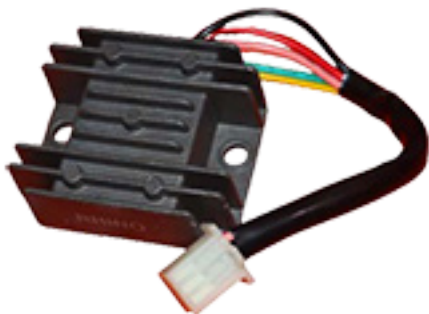

510005 - 510015

Dimmer Switch

<i>Mode</i>	<i>Code</i>
Bajaj Left	510005
Bajaj Right	510006
BM 100 Left	510008
BM 150 Right	510009
HLX Left	510011
HLX Right	510012

180005 - 180013

Motorcycle Battery

<i>Mode</i>	<i>Code</i>
12N5 Gel	180006
12N5 Dry	180005
12N7 Gel	180010
12N7-3A Dry	180009
12N7-4 Dry	180057
12N9	180011

890012 - 890021

Motorcycle Regulator

<i>Mode</i>	<i>Code</i>
Bajaj	890012
BM 150	890014
Star	890021

Electric Parts

We understand the critical role that electric components play in the performance of your bike, and we take pride in offering a selection that not only meets but exceeds industry standards.

Model

BM 150
Honda Ace125

Code

440003
440007

250013

Fuse Box

Model

Fuse Box

320001 - 320011

Cam Shaft

Model

Bajaj
Honda Ace 125

Code

320001
320011

900056 - 900104

Rings